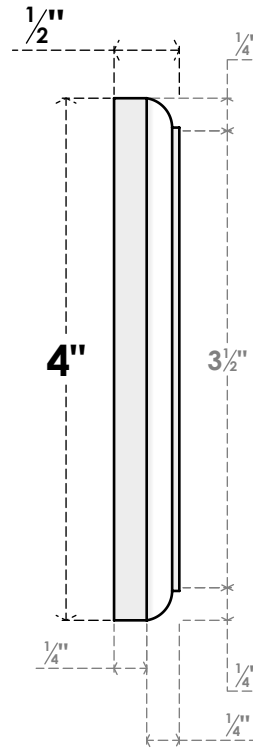

ROSP040X040X050SDG05

4"W X 4"H X 1/2"P STANDARD SEDGWICK ROSETTE WITH ROUNDED EDGE,
ARCHITECTURAL GRADE PVC

FRONT

SIDE

EKENA MILLWORK
2300 WEST MAIN ST.
CLARKSVILLE, TX 75426
TOLL FREE: 866-607-0453
WWW.EKENAMILLWORK.COM

NOTES

1. INSTALLATION TO BE COMPLETED IN ACCORDANCE WITH MANUFACTURER'S SPECIFICATIONS.
2. DRAWING MAY NOT BE TO SCALE
3. THIS DRAWING IS INTENDED FOR DESIGN AND PLANNING PURPOSES ONLY.
4. ALL INFORMATION CONTAINED HEREIN WAS CURRENT AT THE TIME OF DEVELOPMENT BUT MUST BE REVIEWED AND APPROVED BY THE PRODUCT MANUFACTURER TO BE CONSIDERED ACCURATE.
5. ARCHITECTURAL GRADE PVC PRODUCTS ARE MADE FROM EXPANDED CELLULAR PVC AND COME NATURALLY WHITE BUT MAY BE PAINTED