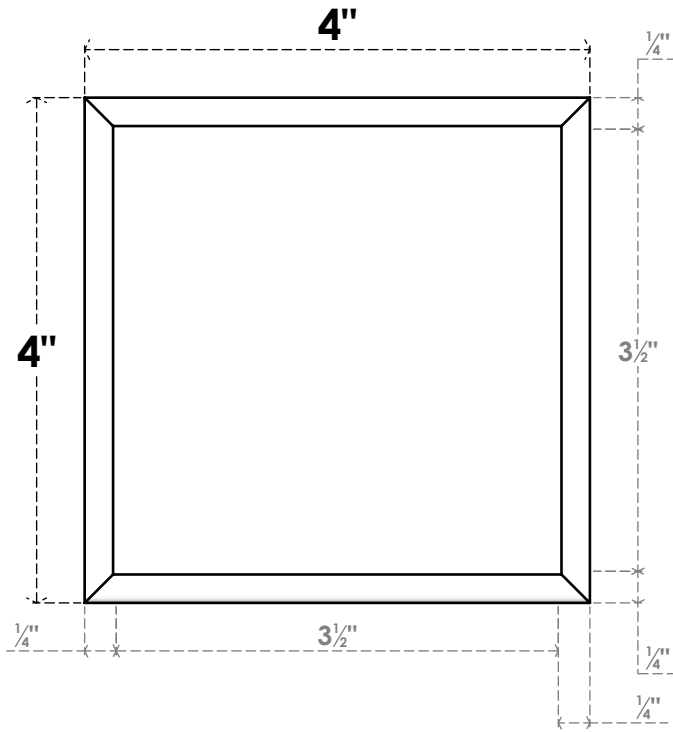

ROSP040X040X050SDG05

4"W X 4"H X 1/2"P STANDARD SEDGWICK ROSETTE WITH ROUNDED EDGE,
ARCHITECTURAL GRADE PVC

FRONT

SIDE

EKENA MILLWORK
2300 WEST MAIN ST.
CLARKSVILLE, TX 75426
TOLL FREE: 866-607-0453
WWW.EKENAMILLWORK.COM